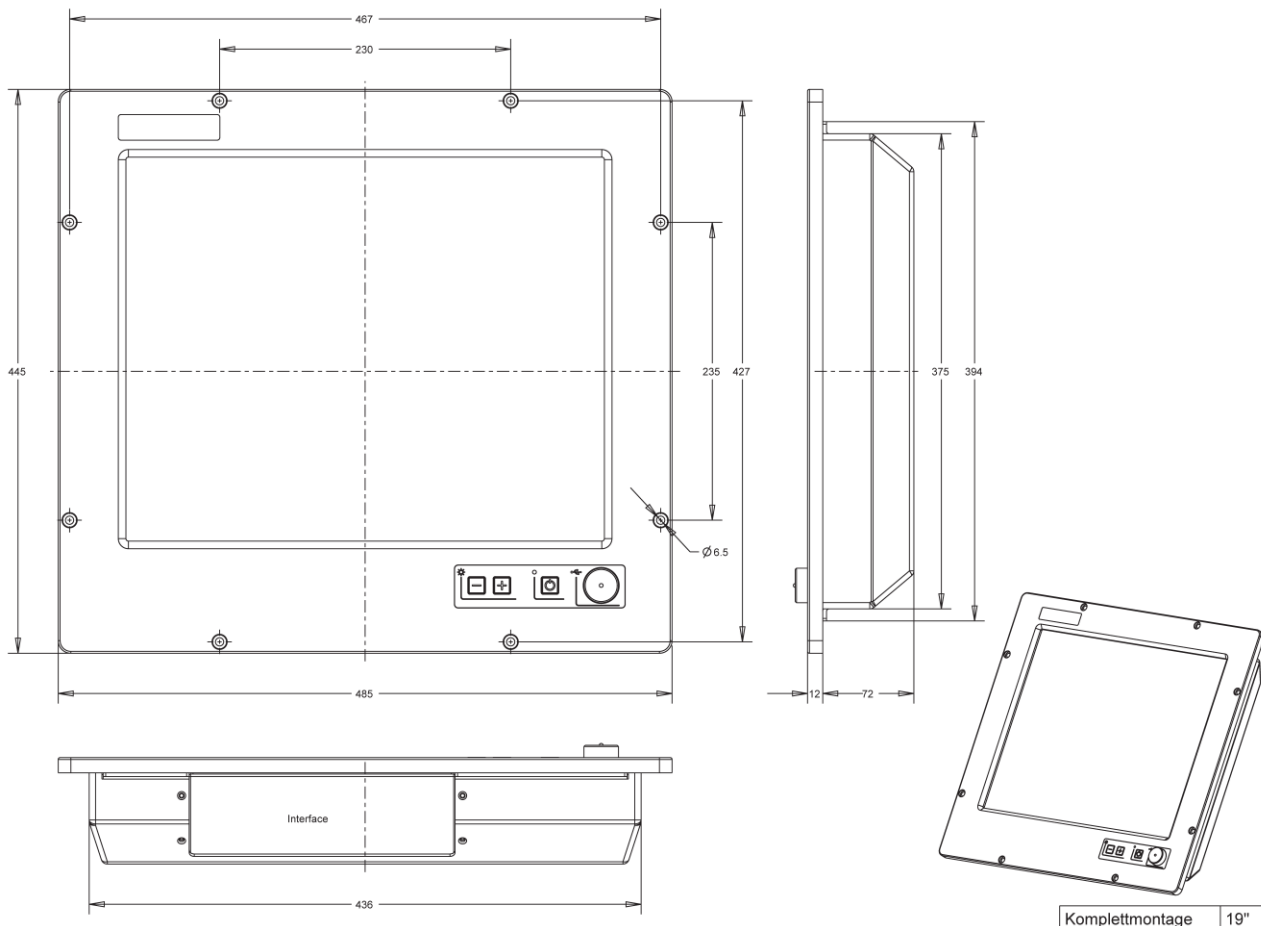

Komplettmontage 19"

Order information

Marine Monitors 19

MM19 Glass	560.000.0000	Marine Monitor MM19, antireflex glass, without Touch, 19" TFT,
MM19 RT	565.000.0000	Marine Monitor MM19, 19" TFT, Resistive Touch,

Options (must)

Power supply

Power supply 18-32 VDC	500.002.0000	power supply DC 18-32V, 200W
Power supply 90 - 240 VAC	500.001.0000	widerange-power supply AC 88-260 V, 200W

Options

Akustic options

Alarmbuzzer	400.000.0001	alarm buzzer, 85 dB,
Speaker, 2W	400.000.0002	2 speaker, 2W sinus

Sonove GmbH
Hindelanger Str. 33
87527 Sonthofen
Deutschland
Tel: +49 8321 67466 200
Fax +49 8321 67466 199

marine@sonove.com
www.sonove.com